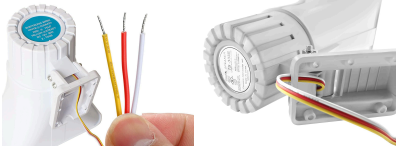

HORN-30W

In the Box

- HORN-30W 30 Watt Horn with built in sounder.
- RC Reference guide
- WD Wiring diagram
- Not Included: Transformer, cables

Product

30 WATT Loud Sounder 4" X 12in Horn

Description:

30W Loud Sounder with Rectangular 4"x12" Horn.

Item: HORN-30W

UPC: 788581656693

EAN: 0788581656693

Stock Status: Usually in stock.

Dimensions: 12" x 4" x 9"

Weight: 2.6 lbs.

MSRP: $69.00

Specifications

- Horn 4" x 12".

Features

- Yelp and/or steady sounds.