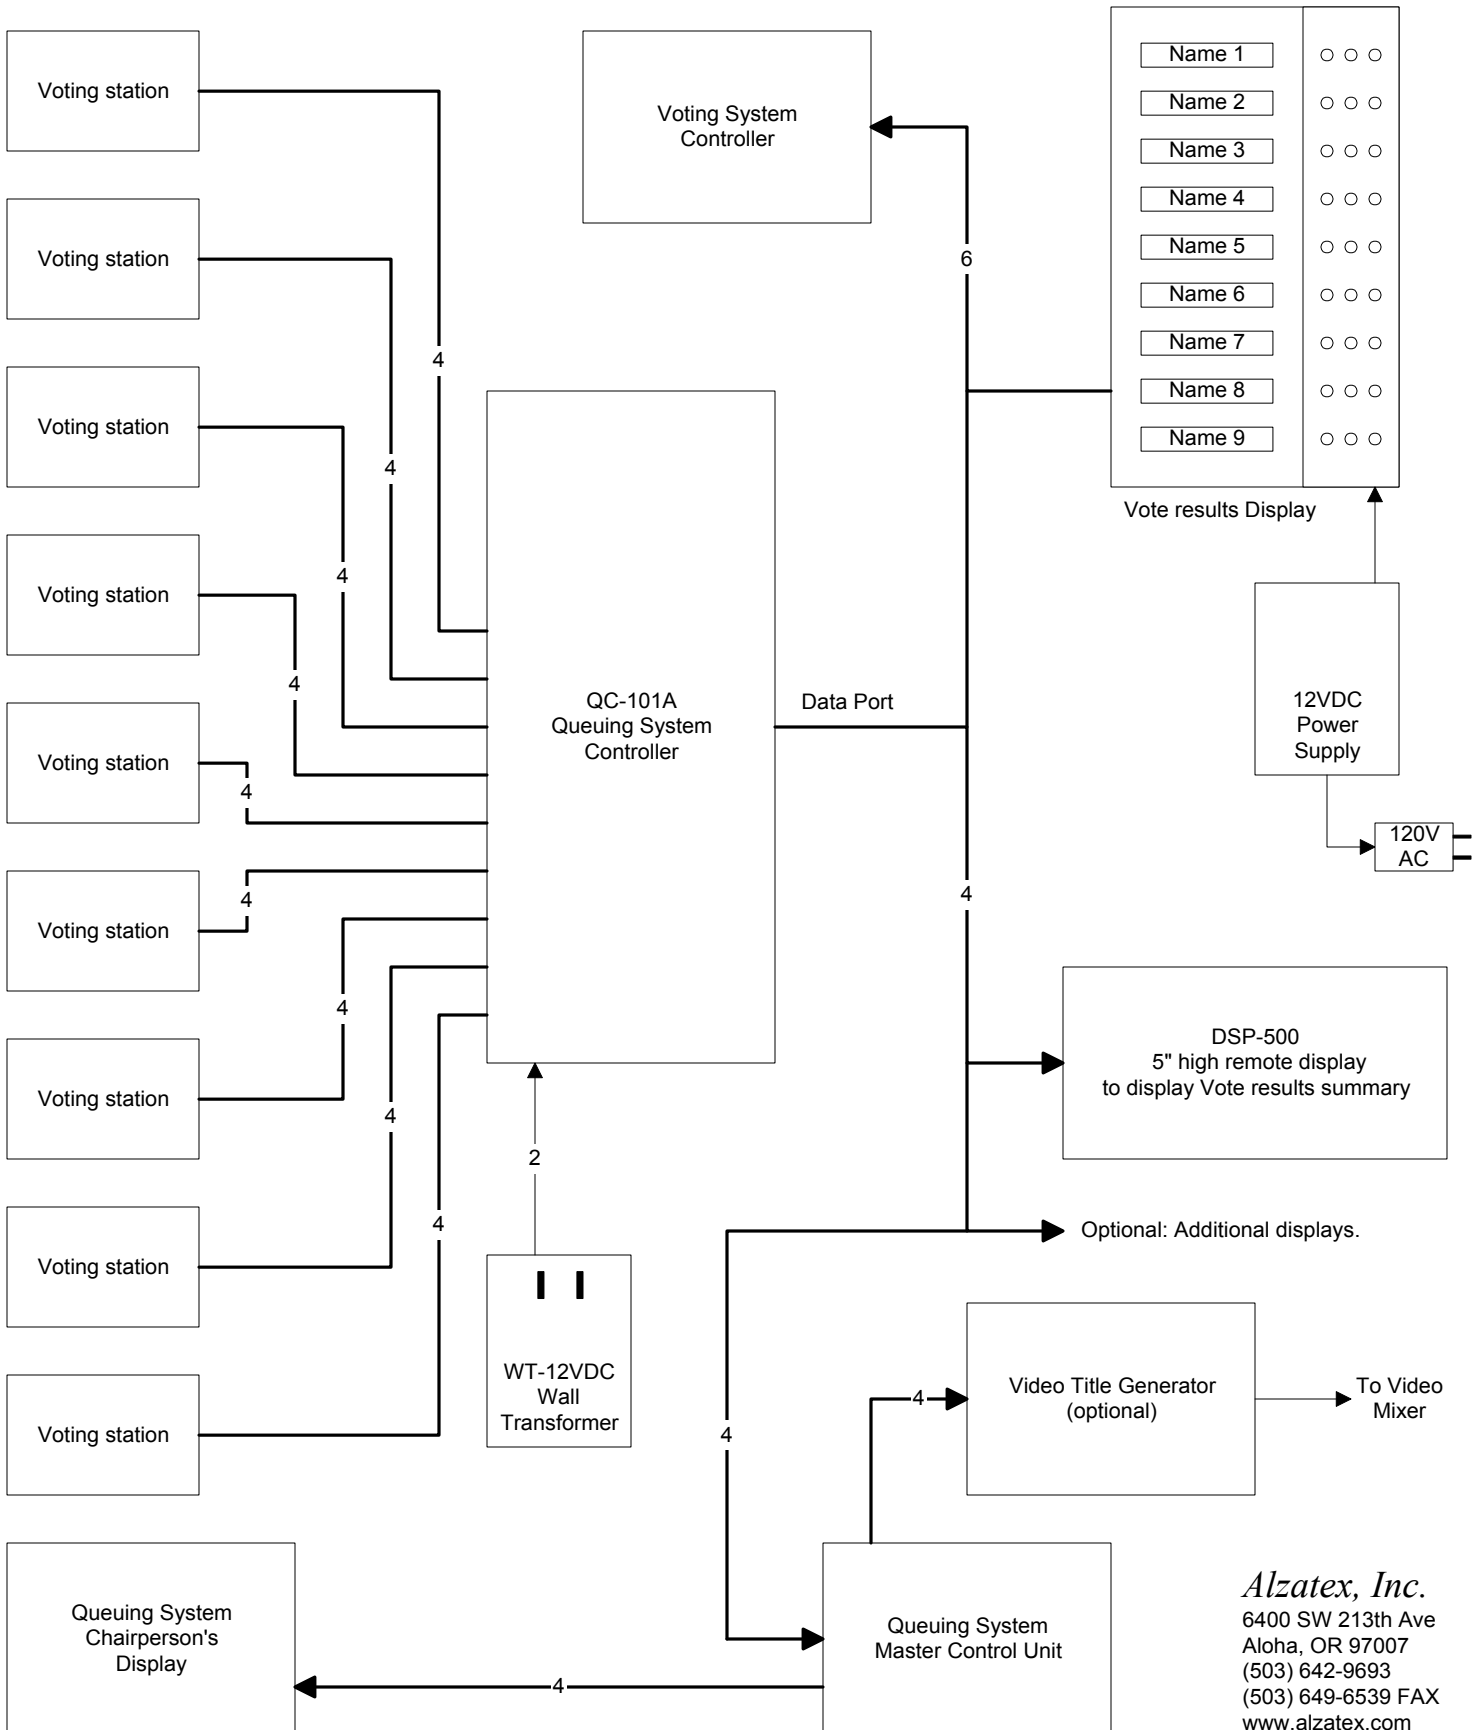

Combined Queuing System / Voting System with Remote Displays.

Alzatex, Inc.
6400 SW 213th Ave
Aloha, OR 97007
(503) 642-9693
(503) 649-6539 FAX
www.alzatex.com
terry1@alzatex.com
dickc@alzatex.com

NOTE: All units connect together using standard RJ-11 or RJ-14 phone wiring. Power supply wiring should use minimum 18GA.