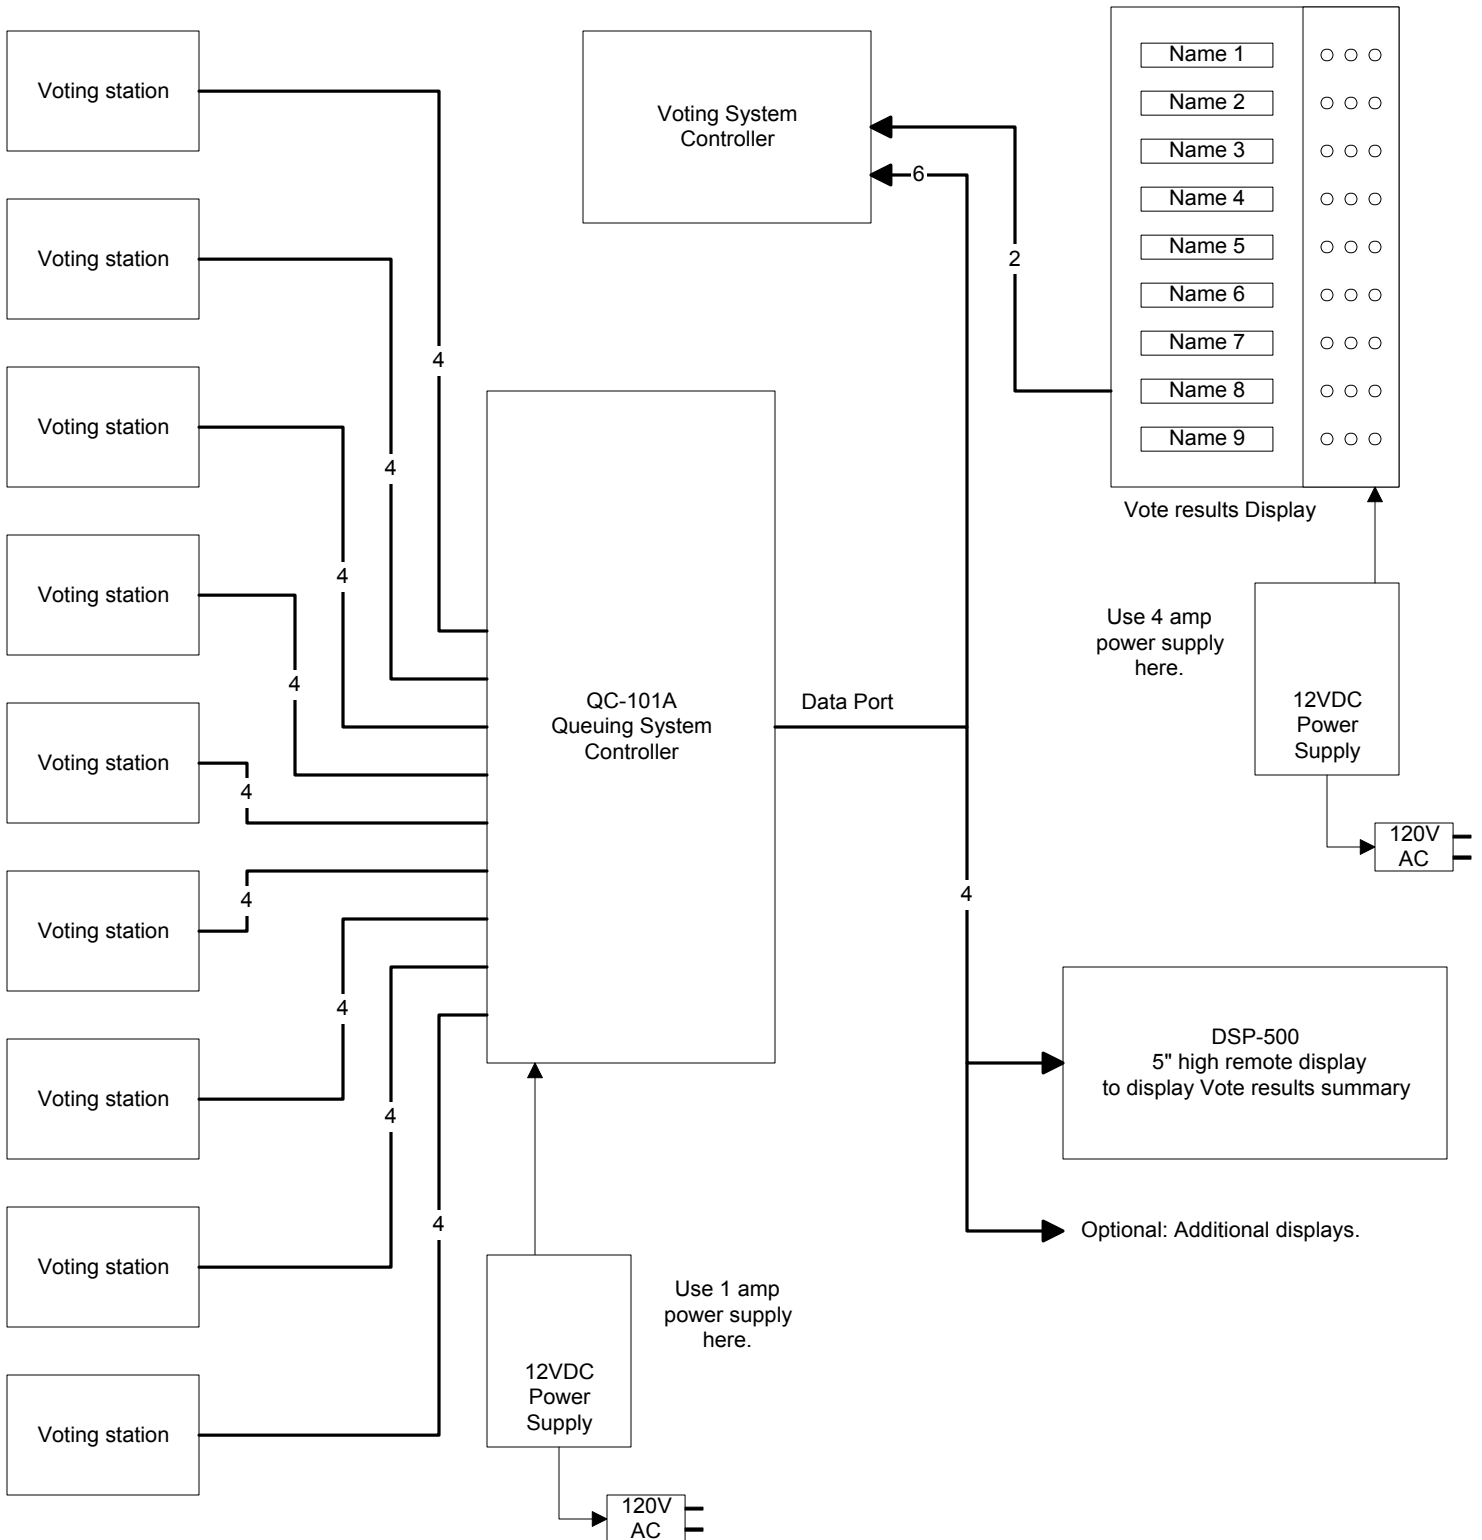

Countdown Timer Configurations

Countdown Timer with RYG Indicator.

Countdown Timer with Remote Display and RYG Indicator.

Alzatex, Inc.
6400 SW 213th Ave
Aloha, OR 97007
(503) 642-9693
(503) 649-6539 FAX
www.alzatex.com
terryl@alzatex.com
dickc@alzatex.com

NOTE: All units connect together using standard RJ-11 or RJ-14 phone wiring. Power supply wiring should use minimum 18GA.

Voting System with Remote Displays.

NOTE: All units connect together using standard RJ-11 or RJ-14 phone wiring. Power supply wiring should use minimum 18GA.