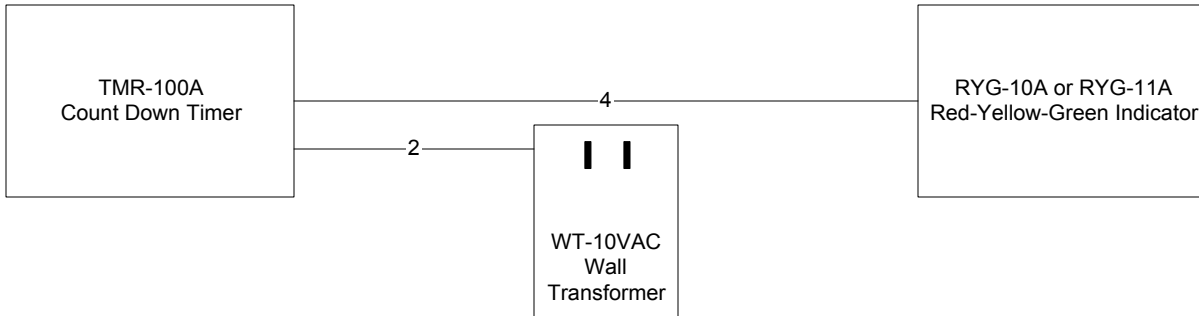

Countdown Timer Configurations

Countdown Timer with RYG Indicator.

Countdown Timer with Remote Display and RYG Indicator.

Alzatex, Inc.
6400 SW 213th Ave
Aloha, OR 97007
(503) 642-9693
(503) 649-6539 FAX
www.alzatex.com
terryl@alzatex.com
dickc@alzatex.com

NOTE: All units connect together using standard RJ-11 or RJ-14 phone wiring. Power supply wiring should use minimum 18GA.

Voting System with Remote Displays.

NOTE: All units connect together using standard RJ-11 or RJ-14 phone wiring. Power supply wiring should use minimum 18GA.