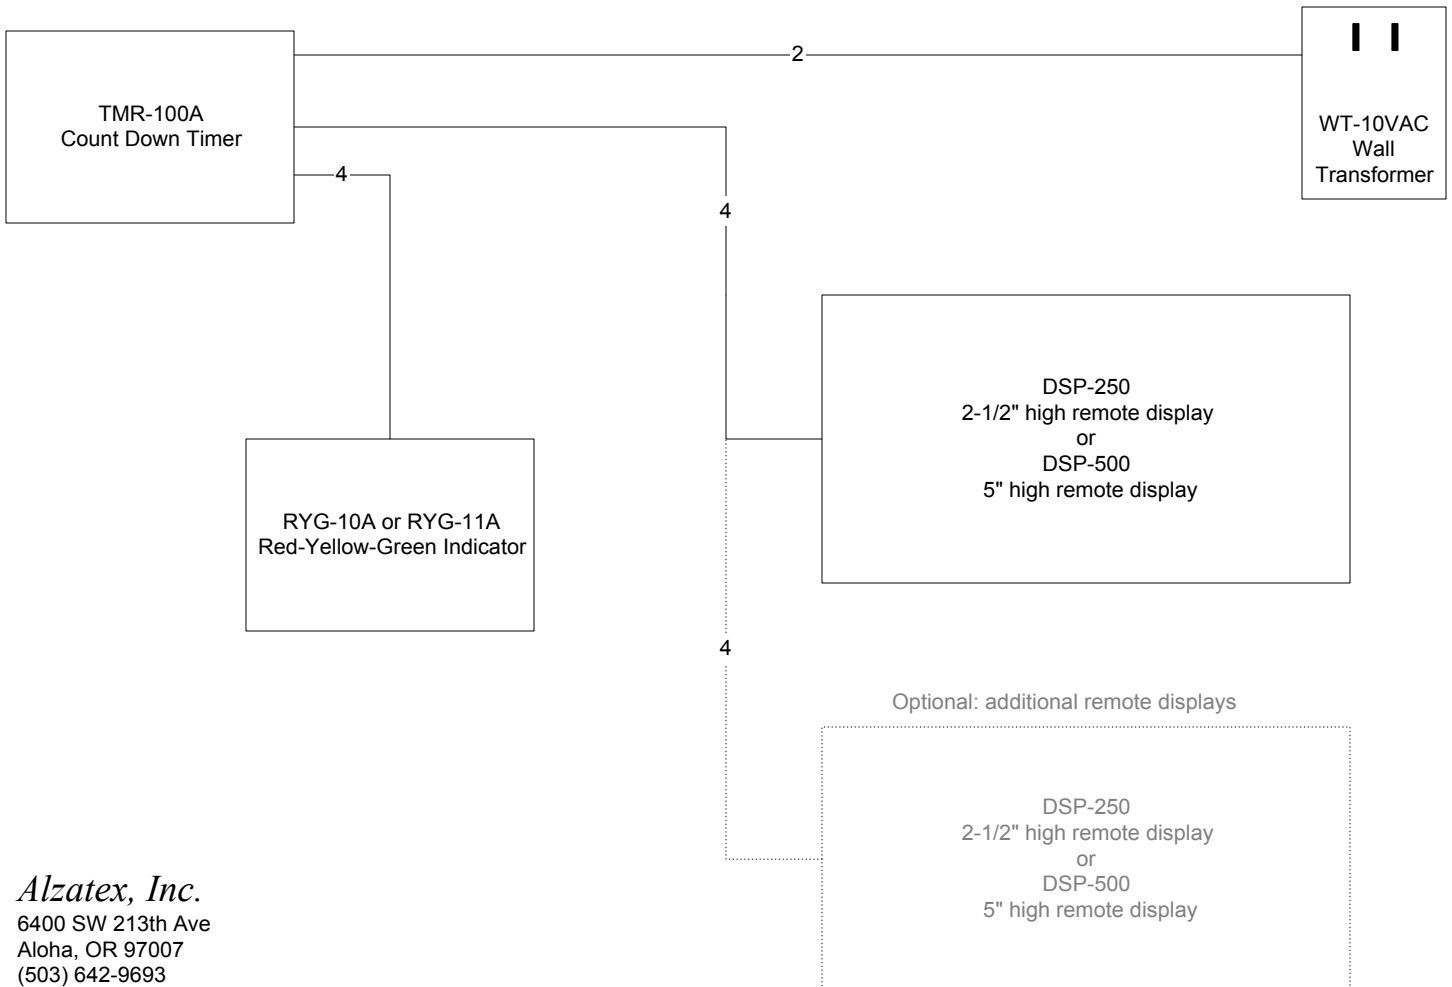

Countdown Timer Configurations

Countdown Timer with RYG Indicator.

Countdown Timer with Remote Display and RYG Indicator.

Alzatex, Inc.
6400 SW 213th Ave
Aloha, OR 97007
(503) 642-9693
(503) 649-6539 FAX
www.alzatex.com
terryl@alzatex.com
dickc@alzatex.com

NOTE: All units connect together using standard RJ-11 or RJ-14 phone wiring. Power supply wiring should use minimum 18GA.

Voting System with Remote Displays.

NOTE: All units connect together using standard RJ-11 or RJ-14 phone wiring. Power supply wiring should use minimum 18GA.