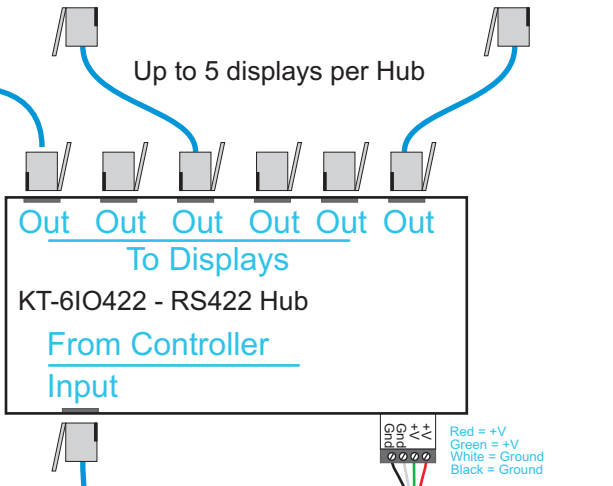

One button per window. (up to 8 windows)

DC117B6-WAIT1

Setup Remote Display:
00 Addr 0 Mode 12
Display 2 digit number and window number.

System wiring

- ND01 - Wall display 1
- ND10 - Wall display 2
- ND02 - Window 1
- ND03 - Window 2
- ND04 - Window 3
- ND05 - Window 4
- ND06 - Window 5
- ND07 - Not used
- ND08 - Ticket printer RS-422-IN
- ND09 - Ticket printer RS-422-OUT