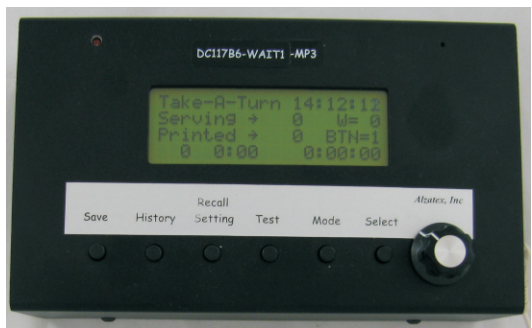

One button per window. (up to 8 windows)

DC117B6-WAIT1

Setup Remote Display:
00 Addr 0 Mode 12
Display 2 digit number and window number.

System wiring

- ND01 - Wall display 1
- ND10 - Wall display 2
- ND02 - Window 1
- ND03 - Window 2
- ND04 - Window 3
- ND05 - Window 4
- ND06 - Window 5
- ND07 - Not used
- ND08 - Ticket printer RS-422-IN
- ND09 - Ticket printer RS-422-OUT