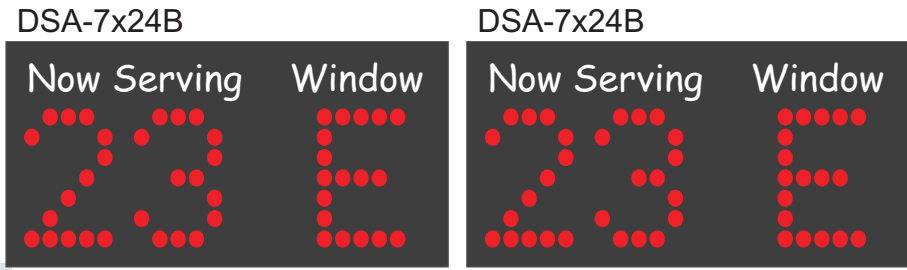

One button per window. (up to 8 windows)

DC117B6-WAIT1

Setup Remote Display:
00 Addr 0 Mode 12
Display 2 digit number and window number.

System wiring

- ND01 - Wall display 1
- ND10 - Wall display 2
- ND02 - Window 1
- ND03 - Window 2
- ND04 - Window 3
- ND05 - Window 4
- ND06 - Window 5
- ND07 - Not used
- ND08 - Ticket printer RS-422-IN
- ND09 - Ticket printer RS-422-OUT