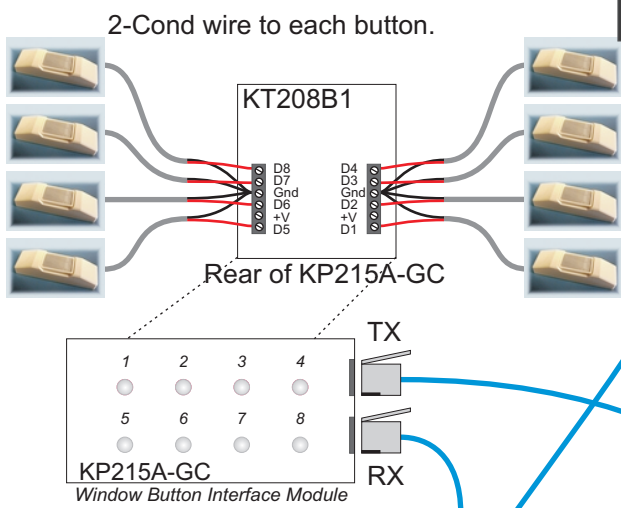

One button per window. (up to 8 windows)

DC117B6-WAIT1

Setup Remote Display:
00 Addr 0 Mode 12
Display 2 digit number and window number.

System wiring

- ND01 - Wall display 1
- ND10 - Wall display 2
- ND02 - Window 1
- ND03 - Window 2
- ND04 - Window 3
- ND05 - Window 4
- ND06 - Window 5
- ND07 - Not used
- ND08 - Ticket printer RS-422-IN
- ND09 - Ticket printer RS-422-OUT