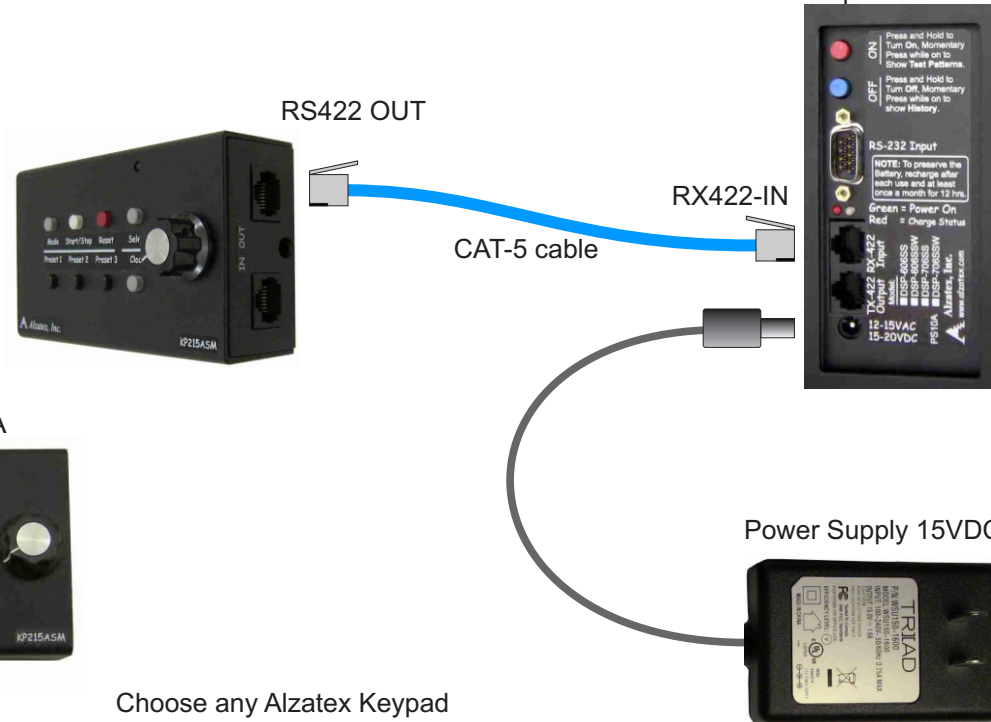

Rear panel connectors

KP215ASM, KP215SA

Choose any Alzatex Keypad

KP219ASM