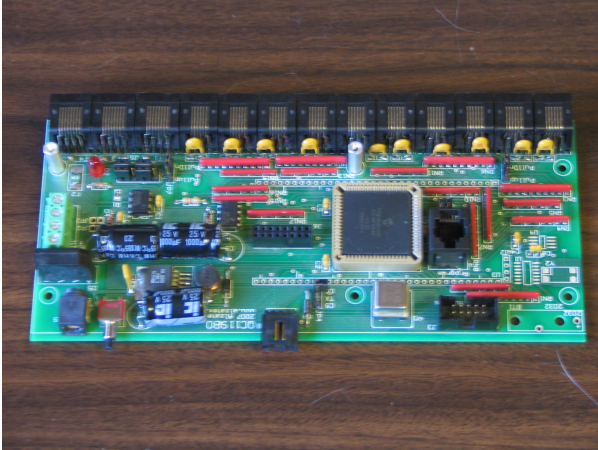

# QUE119A

- (1) VOT120A07 Voting system operator panel
- (1) PSYM04-120 Power supply, 12VDC, 9A

## Product

Queuing/Voting 20 Station Controller

### Description:

Twenty Station Queuing/voting station Controller.

**Item:** QUE119A

**UPC:** 788581652121

**EAN:** 0788581652121

**Stock Status:** Special order item. Allow 6 weeks lead time.

**Dimensions:** 11.25" x 9" x 2.5"

## Specifications

- (1) QUE119A Dimensions: 10" x 8" x 2.5".