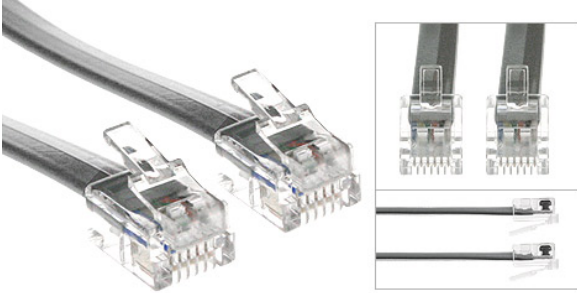

## Product

Crossover Phone Cord 25 FT, 6C RJ11

### Description:

Modular Crossover phone cord extension 25 ft, Six conductor with RJ11 plugs.

**Item:** M6X025F

**UPC:** 788581651155

**EAN:** 0788581651155

**Stock Status:** Usually in stock.

**Dimensions:** 0.0" x 0.0" x 0.0"

## Specifications:

- Conductors: RJ12 (Six conductor).
- Color: Silver Satin.

## Features:

- Standard flat modular telephone cord.
- Modular plugs (6P6C) at either end.