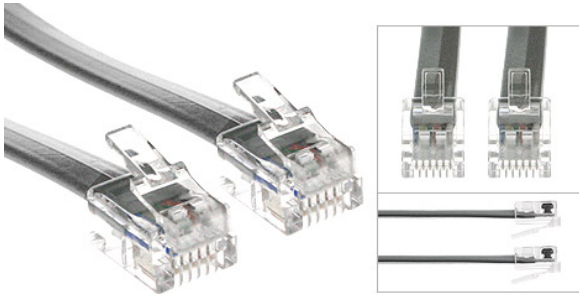

## Product

Crossover Phone Cord 25 FT, 6C RJ11

### Description:

Modular Crossover phone cord extension 25 ft, Six conductor with RJ11 plugs.

**Item:** M6X025F

**UPC:** 788581651155

**EAN:** 0788581651155

**Stock Status:** Usually in stock.

**Dimensions:** 6.0" x 6.0" x 0.5"

## Specifications

- Conductors: RJ12 (Six conductor).
- Color: Silver Satin.

## Features

- Standard flat modular telephone cord.
- Modular plugs (6P6C) at either end.