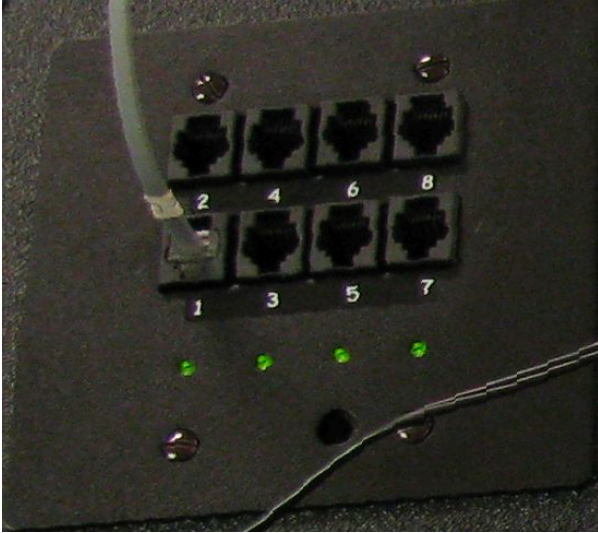

## Product

8 RJ11 Port Patch Panel for Double Gang

### Description:

Eight RJ11 port patch panel to fit double gang box.

**Item:** KT8RJA

**UPC:** 788581653098

**EAN:** 0788581653098

**Stock Status:** Usually in stock.

**Dimensions:** 4.5" x 4.5" x 1.5"

**Weight:** 0.5 lbs.

## Features

- Eight RJ11 port patch panel.